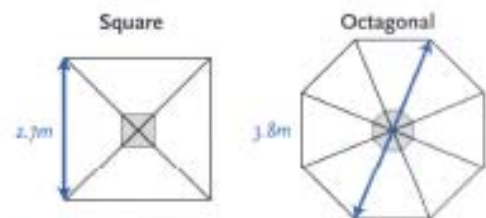

### Sizes and Shapes

Octagonal Sola: 3.0m (9'10"), 3.4m (11'2"), and 3.8m (12'6")  
 Square Sola: 2.4m (7'9") and 2.7m (8'8")

### Specifications

Sola Dimensions	27 squ m	30oct m	34oct m	38oct m
A	2.7	3.0	3.4	3.8
B	2.9	3.2	3.5	3.9
C	2.8	2.7	2.8	2.8
D	2.2	2.1	2.2	2.2
E	2.0	2.0	2.1	2.1
F	2.6	2.5	2.7	2.7