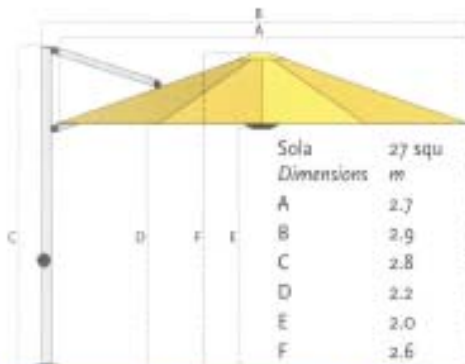

## Side Post Design

### Sizes and Shapes

Octagonal Sola: 3.0m (9'10"), 3.4m (11'2"), and 3.8m (12'6")  
 Square Sola: 2.4m (7'9") and 2.7m (8'8")

### Specifications

Sola Dimensions	27 squ m	30oct m	34oct m	38oct m
A	2.7	3.0	3.4	3.8
B	2.9	3.2	3.5	3.9
C	2.8	2.7	2.8	2.8
D	2.2	2.1	2.2	2.2
E	2.0	2.0	2.1	2.1
F	2.6	2.5	2.7	2.7