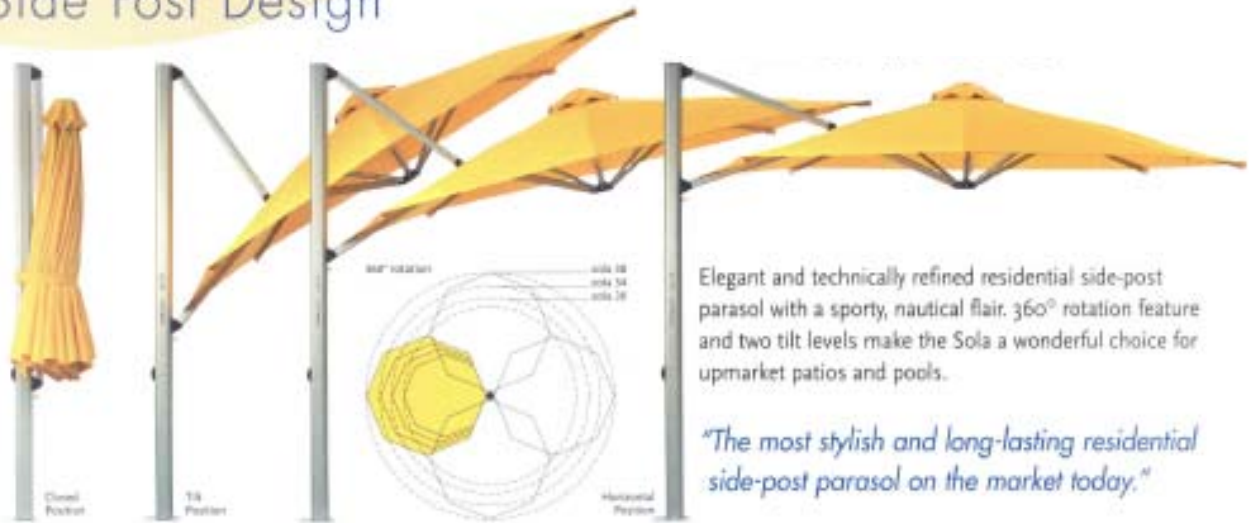

## Side Post Design

### The Advantages

- Marine-grade materials guarantee longevity (anodized aluminum means no rust, no paint to flake)
- Large sizes and elimination of centrepost provides maximum space and shade
- Unique, "fool-proof" rotational locking mechanism; canopy easy to raise and lower
- Stylish and sporty when in use, unobtrusive when collapsed
- Rotates 360° to enhance your shade options; allows you to shade a large area with just one parasol
- Tilts to block out early morning and late afternoon sun as well as offering additional privacy
- Vented canopy facilitates airflow and stabilizer stays provide greater stability in wind
- Folds into a compact vertical format when not in use, easily removed for seasonal storage
- Design features enable ease of installation and maintenance by handyman
- Due to its light weight (23kg), the Sola can be set up for multiple location usage

### The Mast and Frame

- Marine-grade, 20 micron extruded anodized aluminum mast has shape and strength of a yacht mast
- Proprietary oval-shaped arms, exclusively designed connectors and central hubs
- Easy fitting to concrete or wood deck with spigot, optional in-ground fitting available
- Innovative external winder mechanism with internal treated, galvanized cables

### The Components

- Proprietary Du Pont glass filled, UV resistant resin components
- Highest grade stainless steel fittings
- Unique nautical grade "buttons" hold canopy to arms